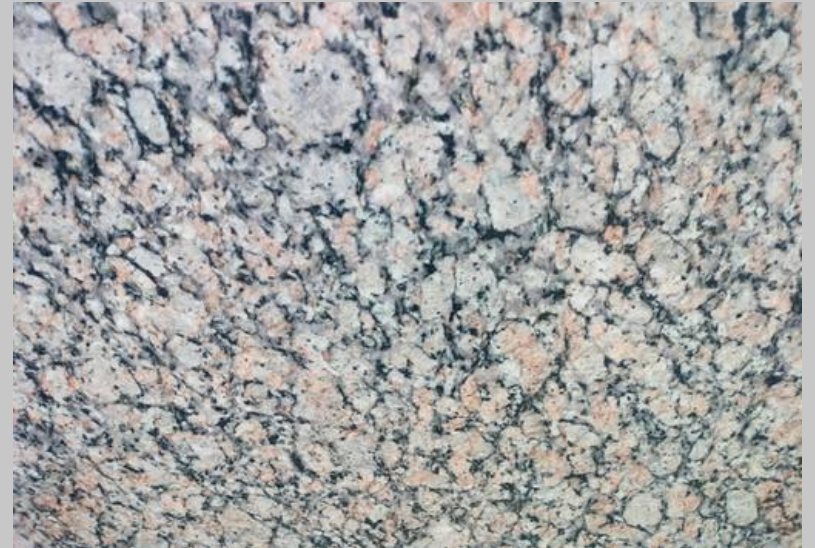

P.WHITE

**PARADIZO
BROWN**

PERAL BLACK

RAJASTHAN BLACK

RIVER BLACK

DARK PERAL BLACK

PERAL BROWN

TEAKWOOD (PLAIN BEIGE)

TEAKWOOD WINE

JEM RED

K. WHITE

MALWADA GOLD

PANCHANWADA

SOUTH INDIAN GRANITE.

TAN BROWN

ADHUNIK WHITE